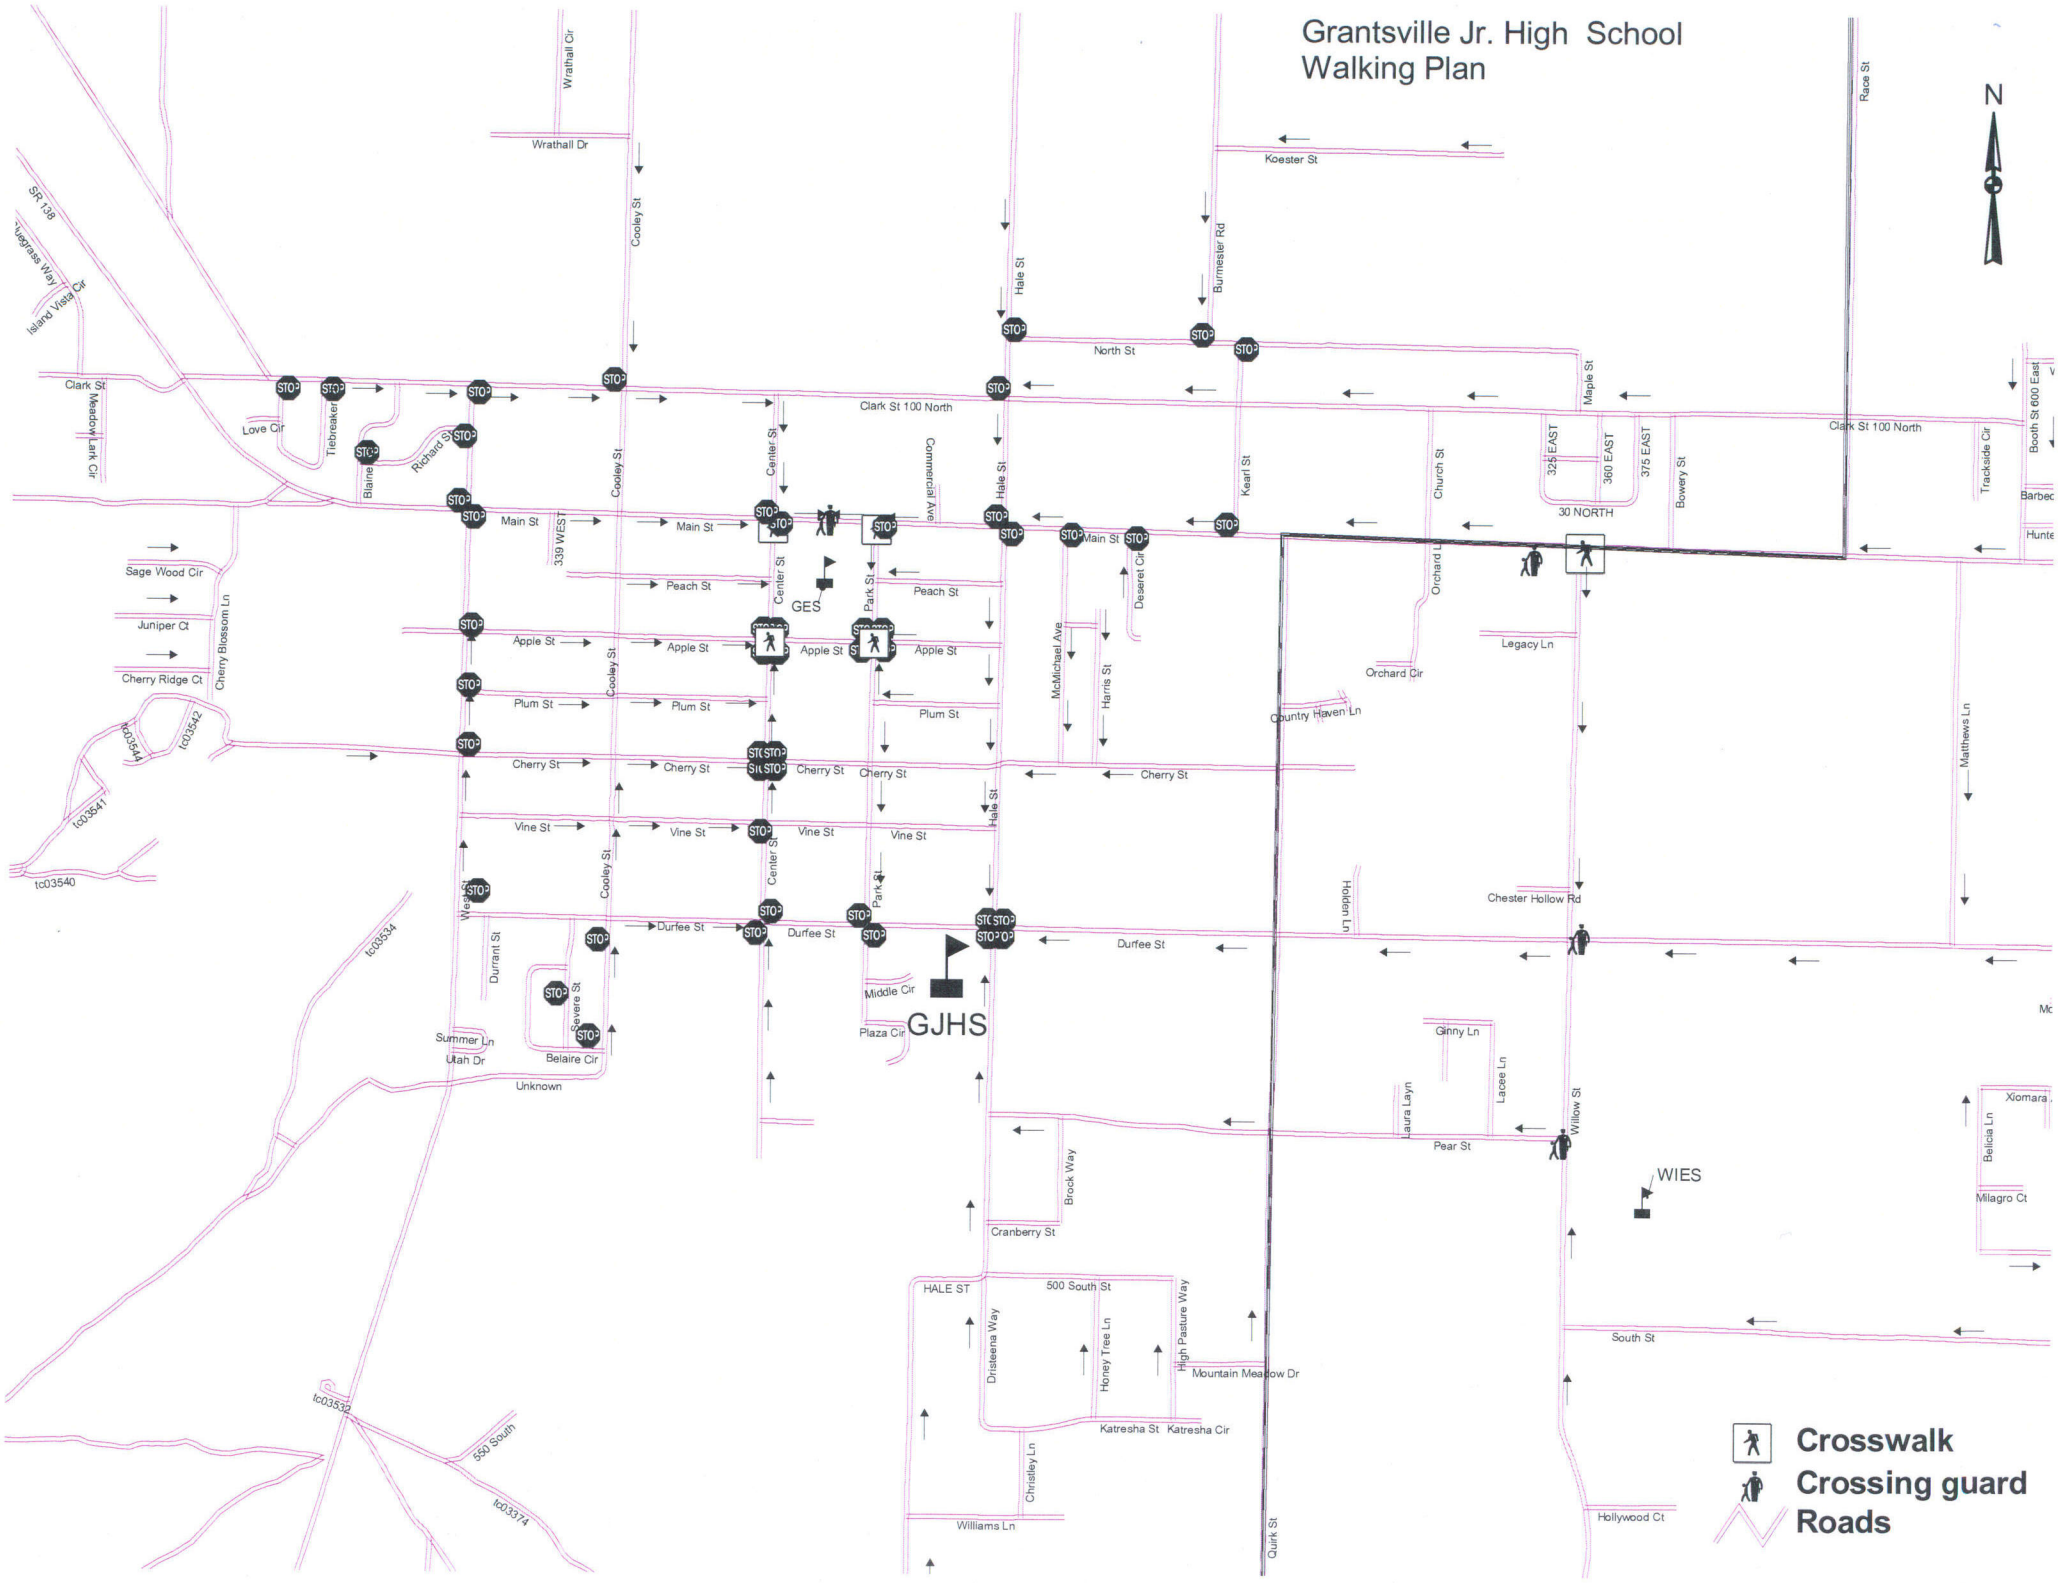

Grantsville Jr. High School Walking Plan

 **Crosswalk**
 **Crossing guard**
 **Roads**