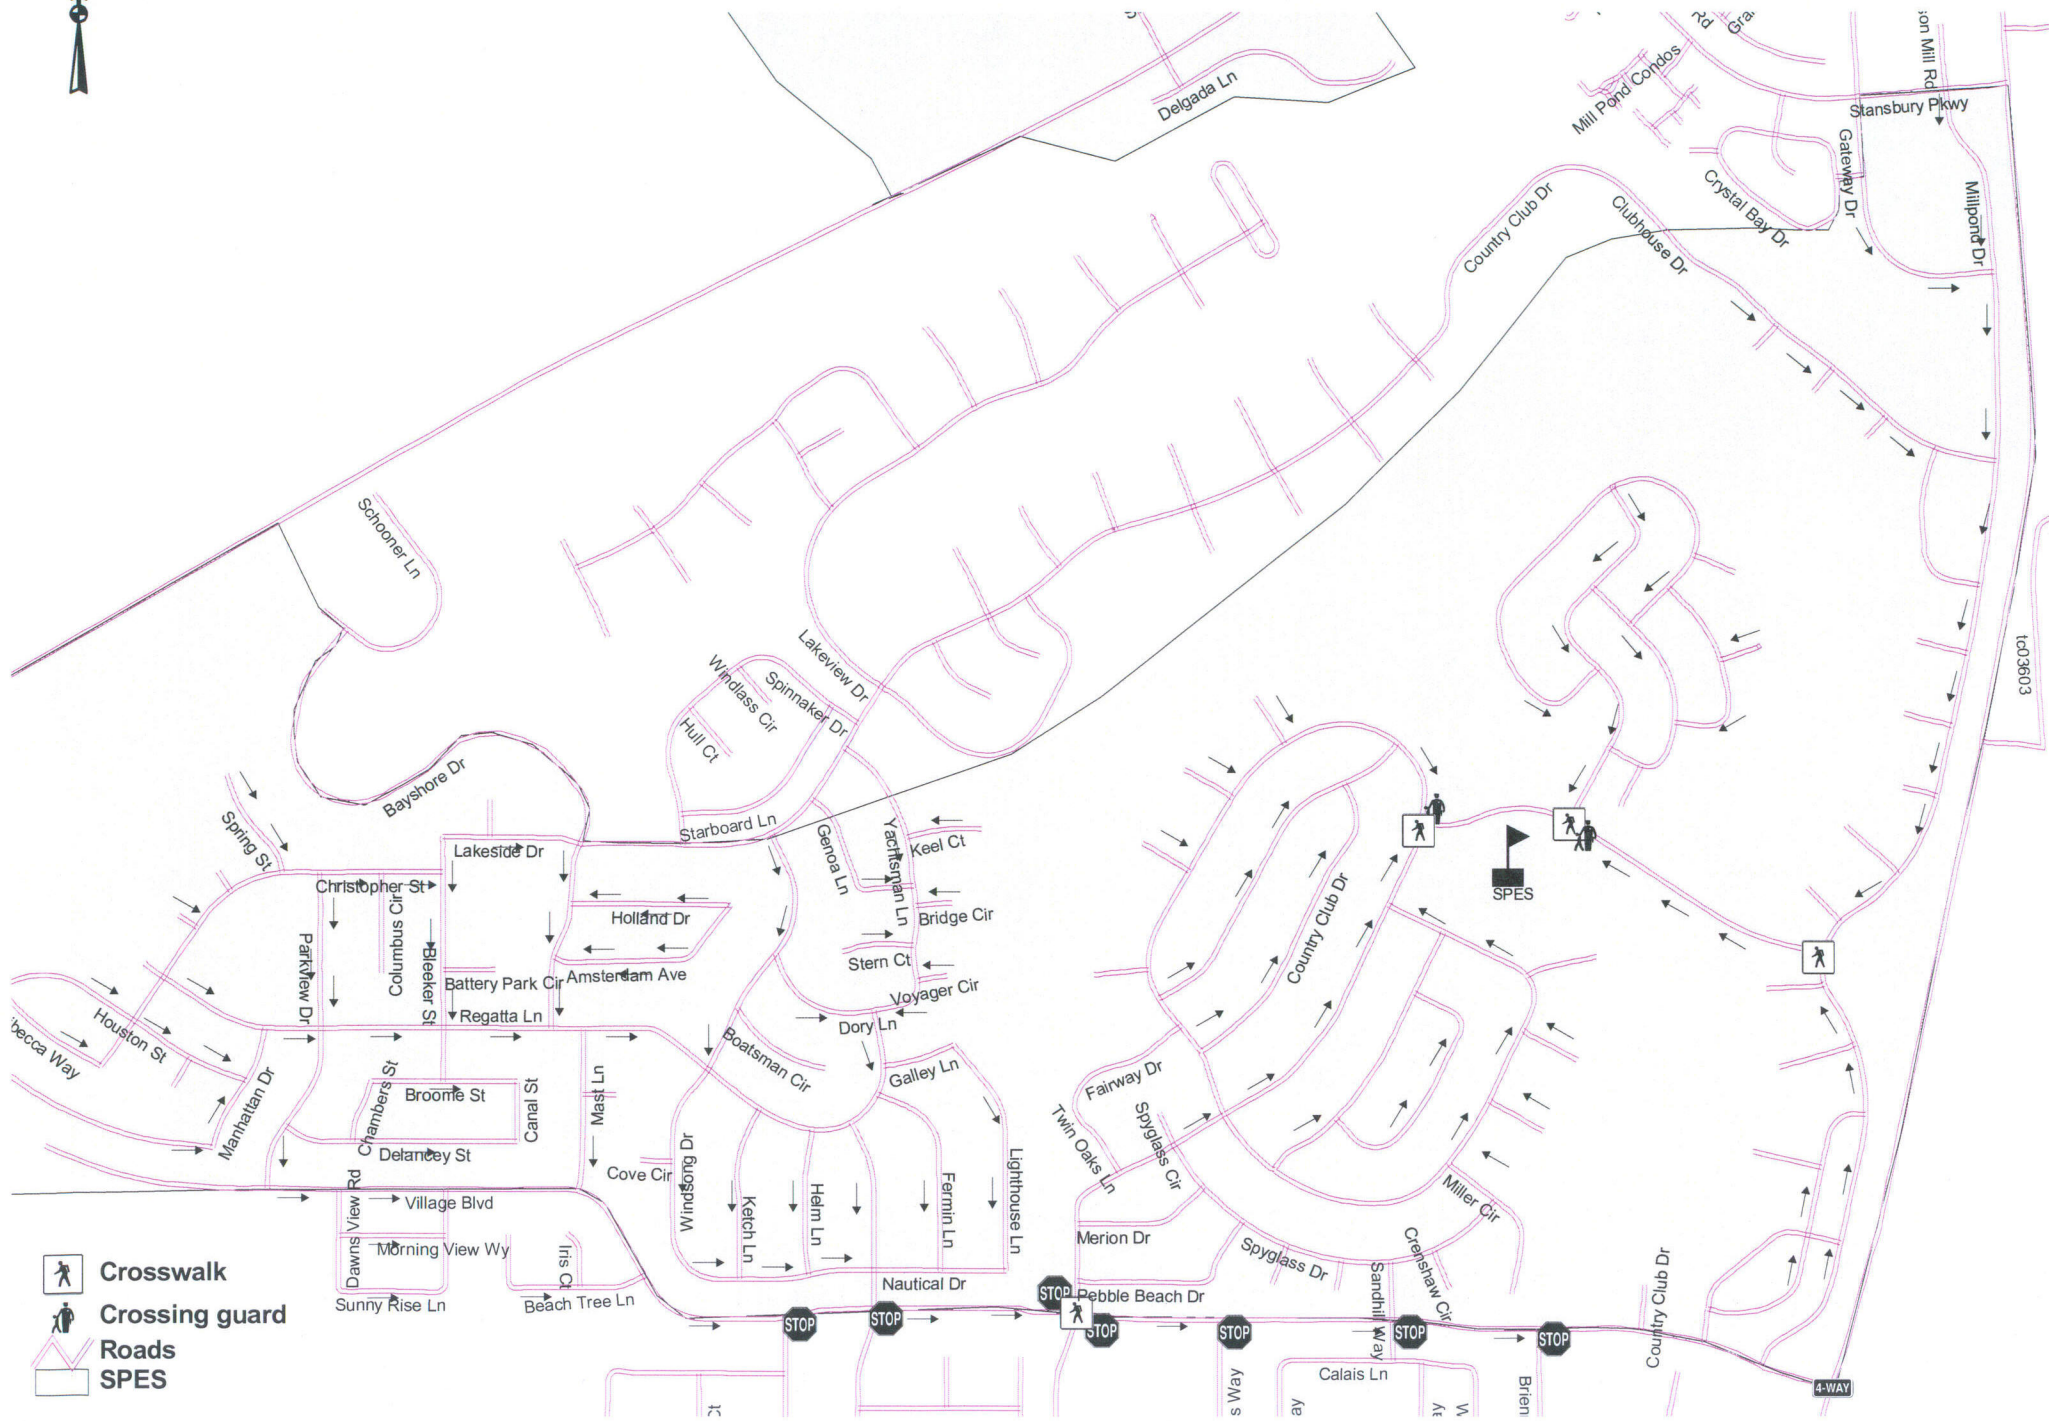

Stansbury Park Elementary School Walking Plan

-  Crosswalk
-  Crossing guard
-  Roads
-  SPES

4-WAY

1003603